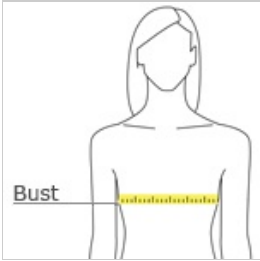

- 3.8-ounce, 100% polyester interlock body with PosiCharge technology
- 3.8-ounce, 100% polyester honeycomb texture insets with PosiCharge technology
- Tag-free label
- Set-in sleeves
- Reflective detail on right sleeve and lower back

front

back

HOW TO MEASURE

BUST

Measure under the arm and around the fullest part of the bust with arms down, keeping tape horizontal.

SIZE CHART

	XS	S	M	L	XL	XXL	3XL	4XL
Size	2	4/6	8/10	12/14	16/18	20/22	24/26	28/30
Bust	32-34	35-36	37-38	39-41	42-44	45-47	48-51	52-55